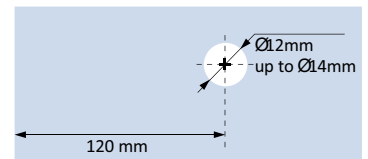

Finishing .13

cutting and hole for 601, 602, 605, 606, and cone head 624

910

Алу. **910.01 - 114,00 лв**

Самен **910.25 - 127,50 лв**

Door catcher with knob

● 10mm ● 297 gr Finishing .01 .21 .25

Suitable for INAL door case series profiles
Elegance, Flexi, Simply