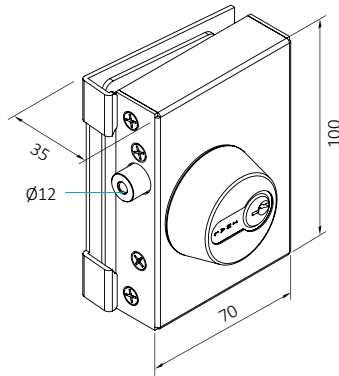

201 [STAINLESS STEEL]

210.14 - 101,40 ЛВ

GLASS CUTTING NOT REQUIRED

Additional Lock [Double Locking]

10-20mm 652 gr cover finishing .13 .14

AVAILABLE WITH
• 2201 SECURITY CYLINDER
• 2209 CYLINDER WITH KNOB